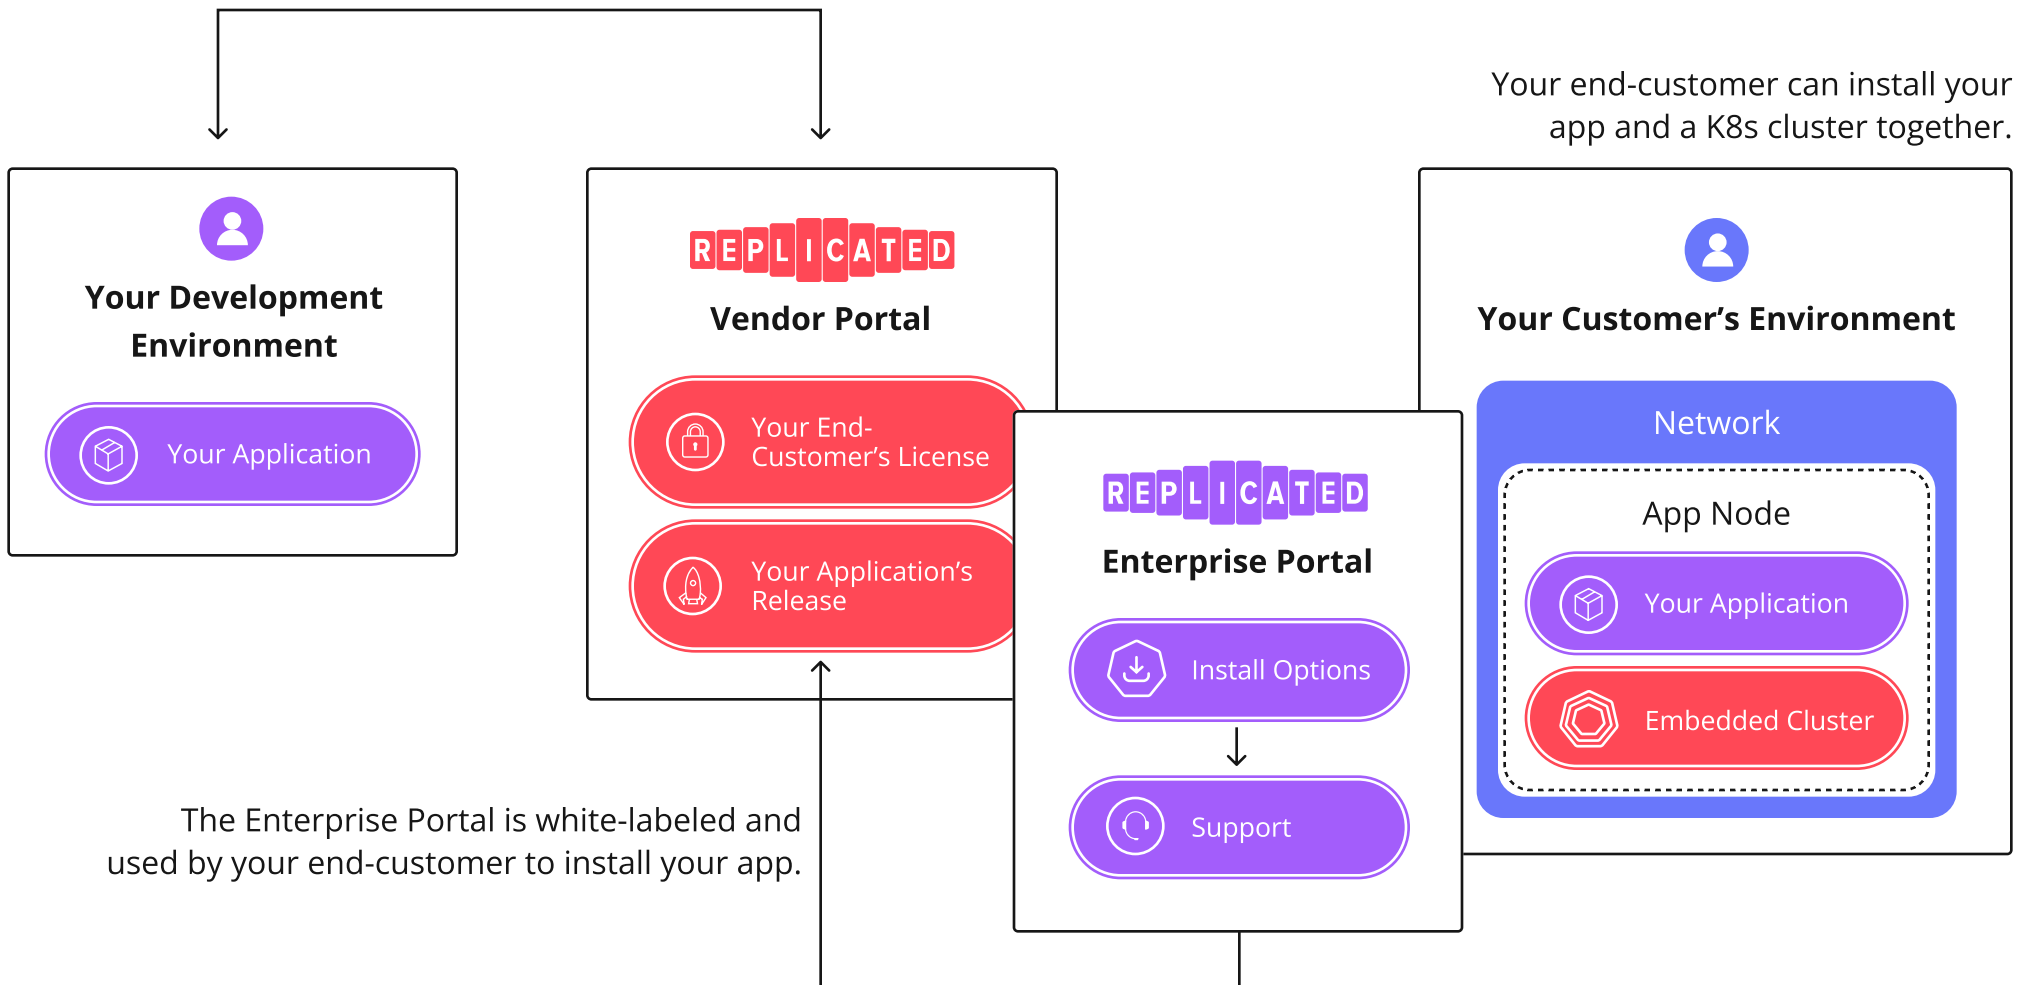

# Installing Into Secure, Self-Hosted Environments?

replicated.com

With Replicated, turn complex enterprise installs into a streamlined 30-minute experience.

The Vendor Portal is where you configure your app and see info about customer deployments.

Your end-customer can install your app and a K8s cluster together.

The Enterprise Portal is white-labeled and used by your end-customer to install your app.